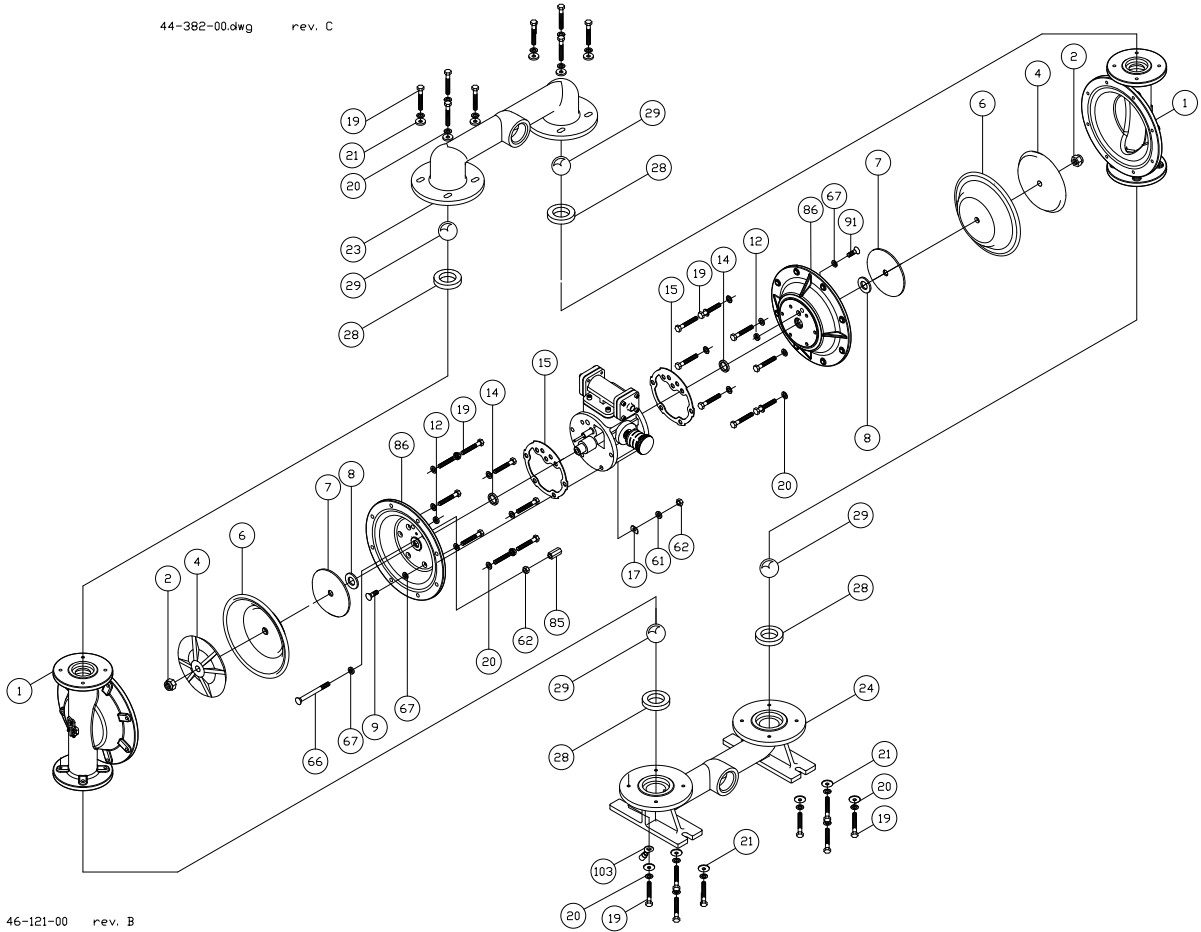

1-1/2" Aluminum Bolted AOD
All Elastomers (Except Teflon)

44-382-00.dwg rev. C

46-121-00 rev. B

1 1/2" AOD Bolted Aluminum Parts List

(All Elastomers Except Teflon)

PRICE® PUMP CO.

AOD1.5BALplist.doc Rev. A