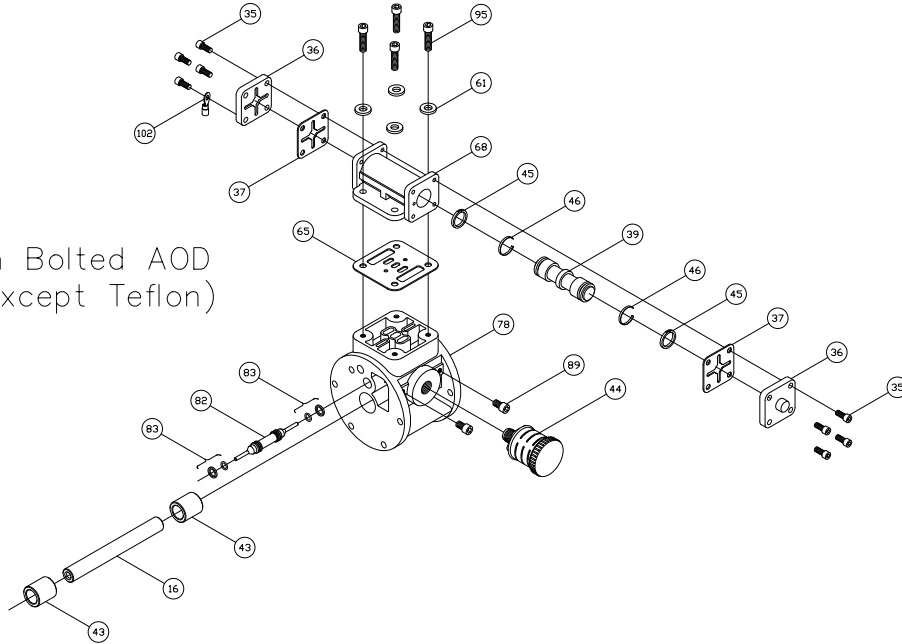

1-1/2" Aluminum Bolted AOD
All Elastomers (Except Teflon)

44-382-00.dwg rev. C