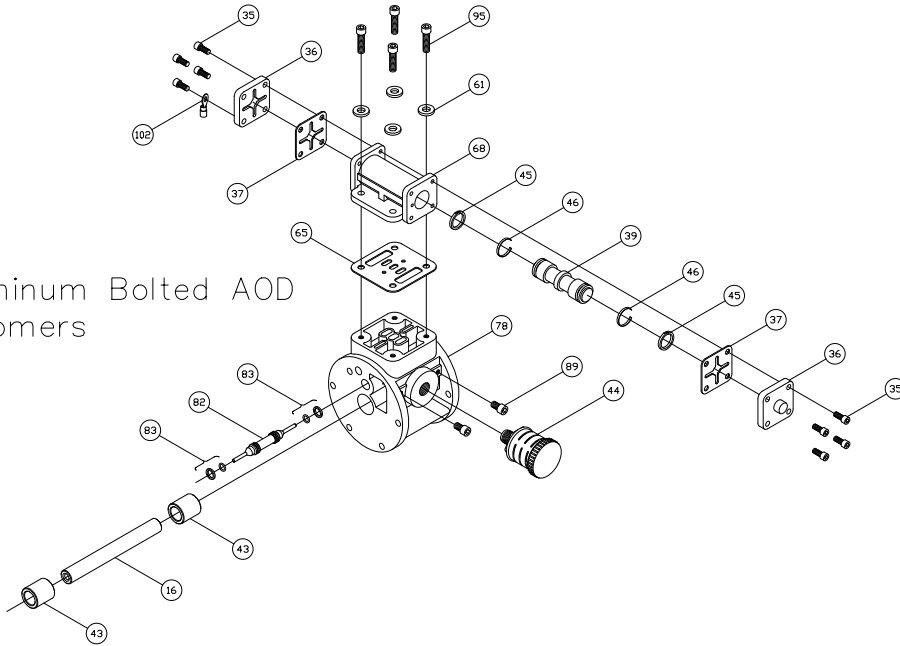

PRICE PUMP CO.

1.5AODB-ALtef.dwg

1-1/2" Aluminum Bolted AOD
Teflon Elastomers

44-382-00.dwg rev. C