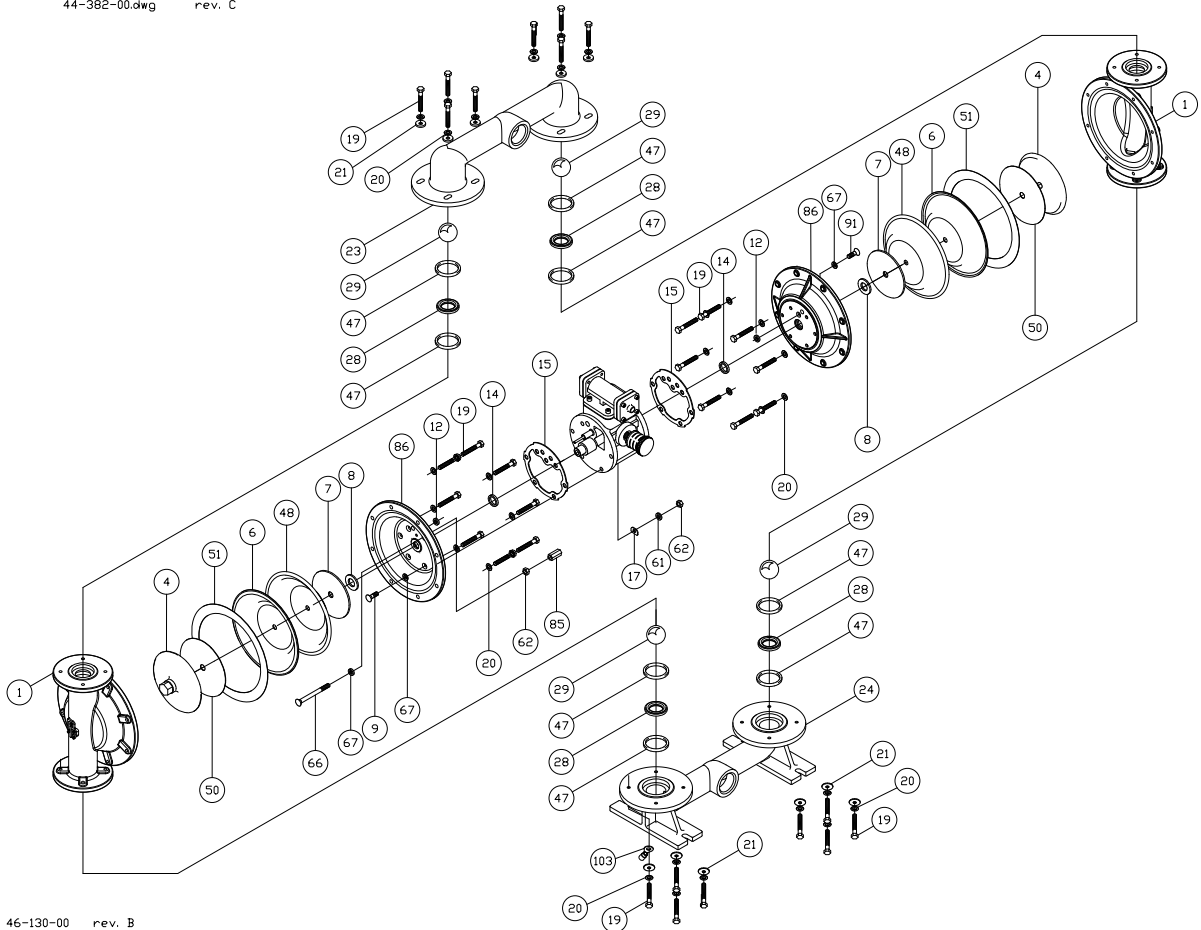

46-130-00 rev. B

Price Pump Co.

21775 Eighth Street East * Sonoma, CA 95476 * Phone (707) 938-8441 * Fax (707) 938-0764