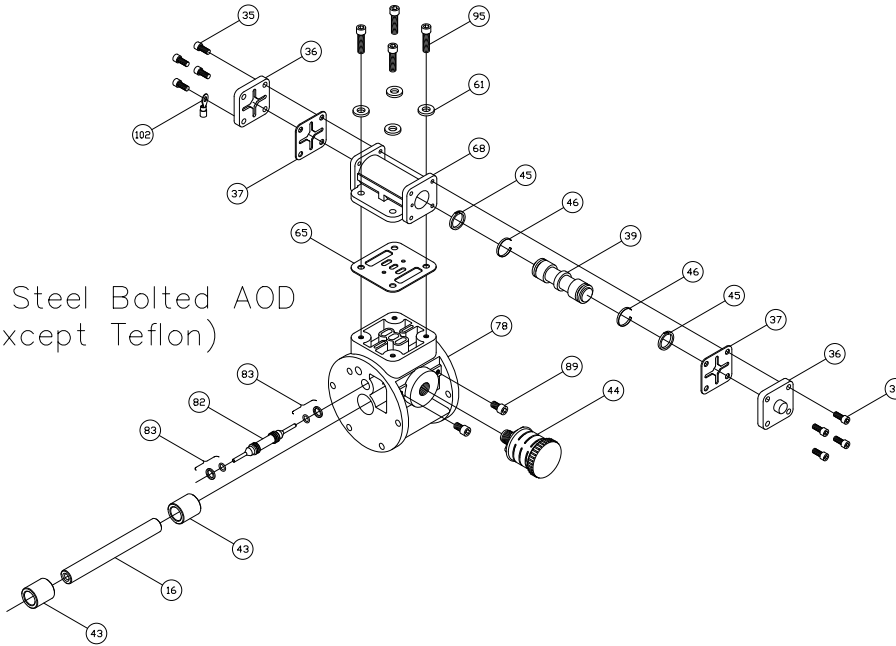

PRICE PUMP CO.

1.5AODB-SS.dwg

1-1/2" Stainless Steel Bolted AOD
All Elastomers (Except Teflon)

44-382-00.dwg rev. C