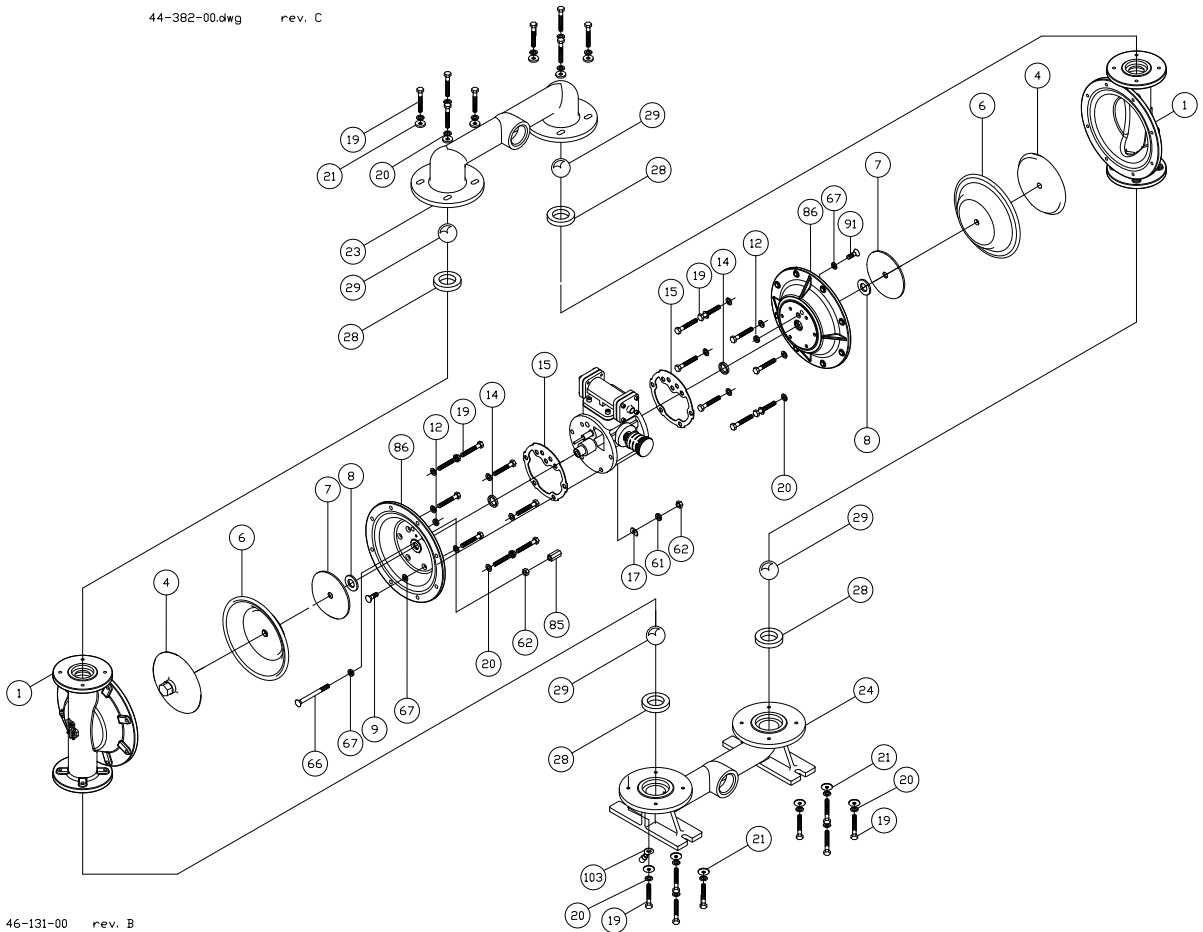

46-131-00 rev. B

Price Pump Co.

21775 Eighth Street East * Sonoma, CA 95476 * Phone (707) 938-8441 * Fax (707) 938-0764