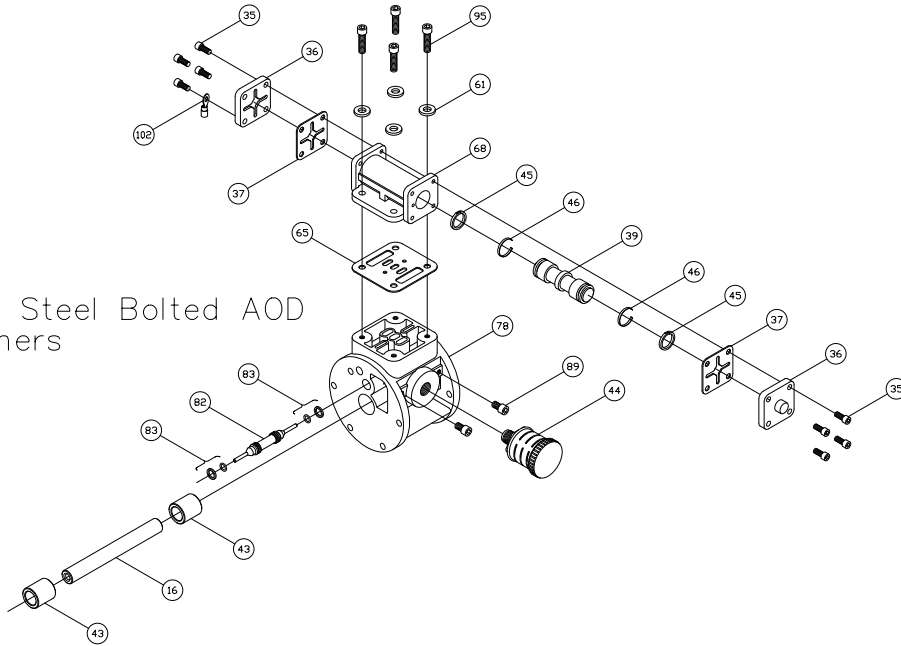

PRICE PUMP CO.

1.5AODB-SSStef.dwg

1-1/2" Stainless Steel Bolted AOD
Teflon Elastomers

44-382-00.dwg rev. C