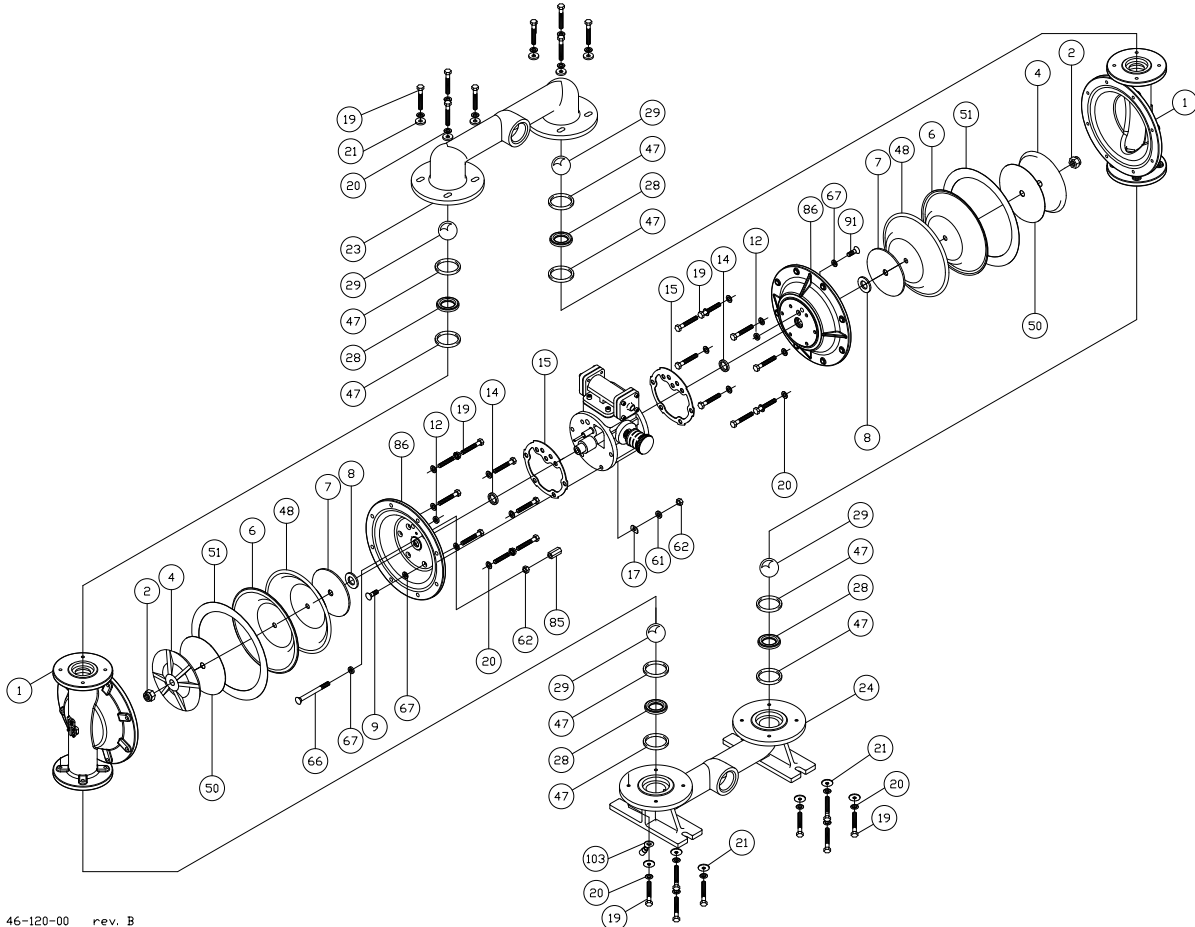

46-120-00 rev. B

Price Pump Co.

21775 Eighth Street East * Sonoma, CA 95476 * Phone (707) 938-8441 * Fax (707) 938-0764