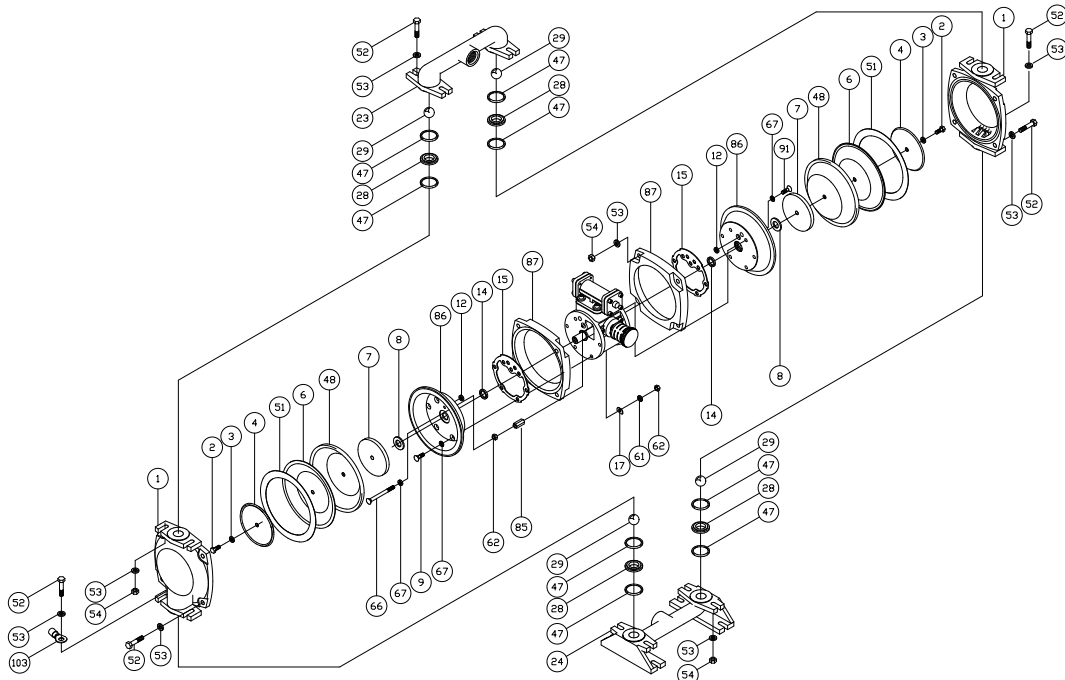

47-372-00.dwg rev. C

Price Pump Co.

21775 Eighth Street East * Sonoma, CA 95476-0329 * (707) 938-8441 * Fax (707) 938-0764