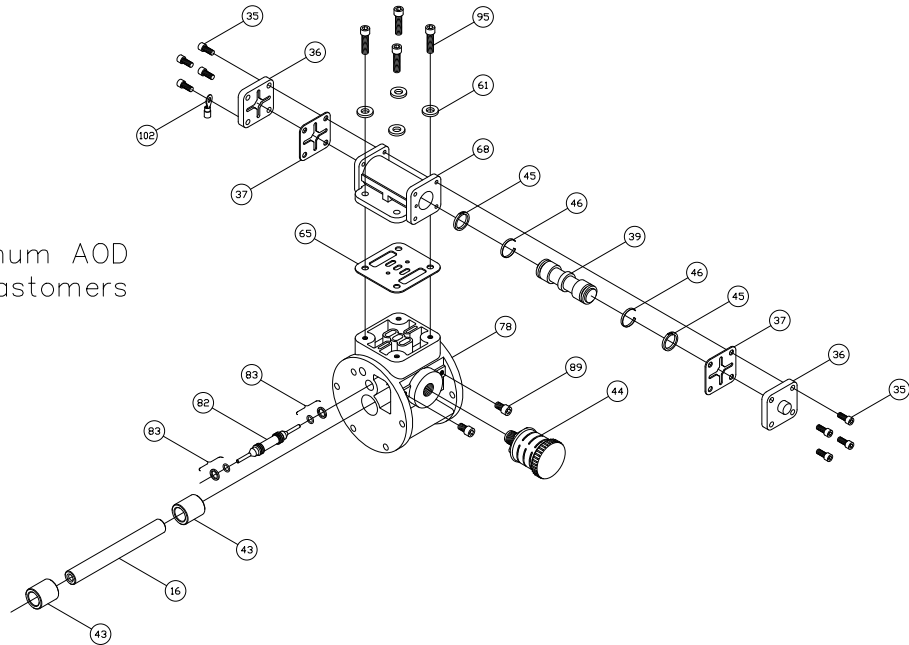

PRICE PUMP CO.

1AOD-ALtef.dwg rev. B

1" Aluminum AOD
Teflon Elastomers

44-382-00.dwg rev. C