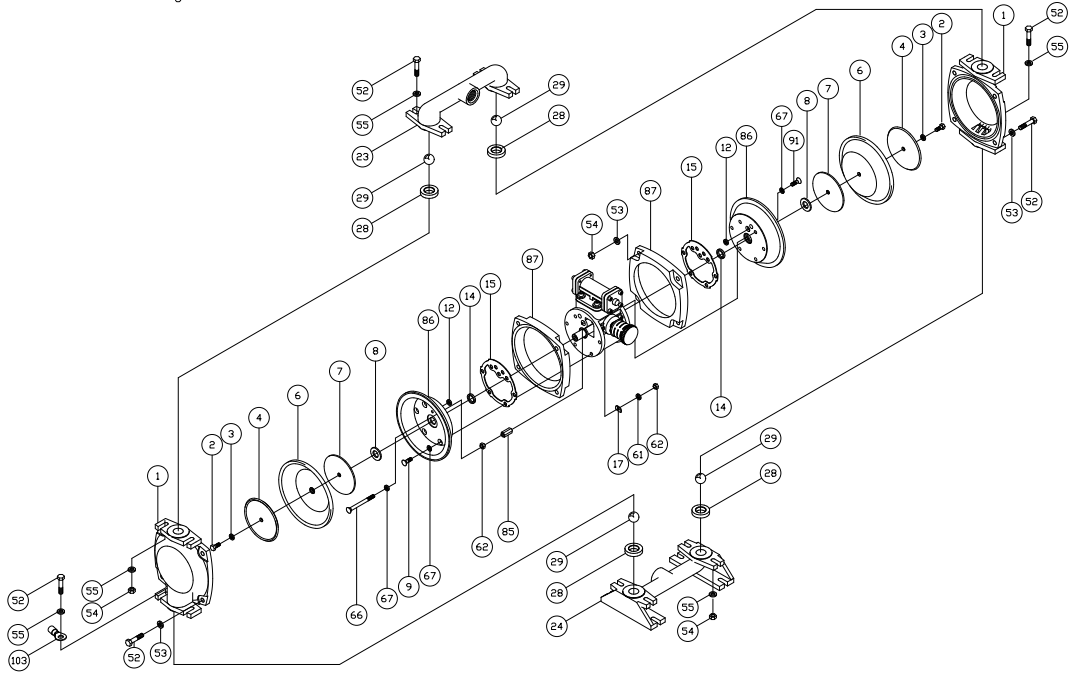

47-471-00.dwg rev. -

Price® Pump Co.

21775 Eighth Street East * Sonoma, CA 95476-0329 * (707) 938-8441 * Fax (707) 938-0764