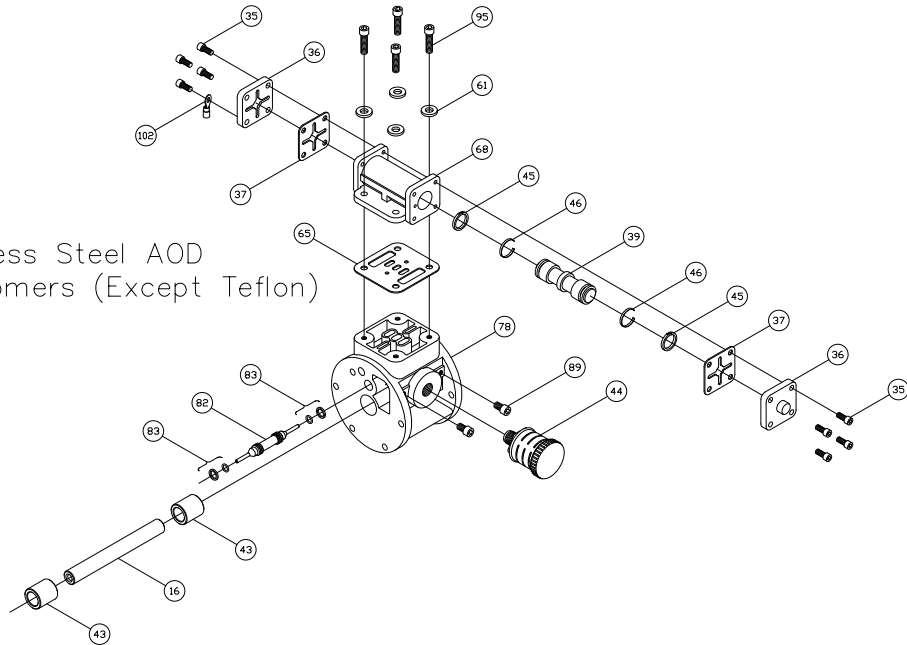

PRICE PUMP CO.

1" Stainless Steel AOD
All Elastomers (Except Teflon)

44-382-00.dwg rev. C