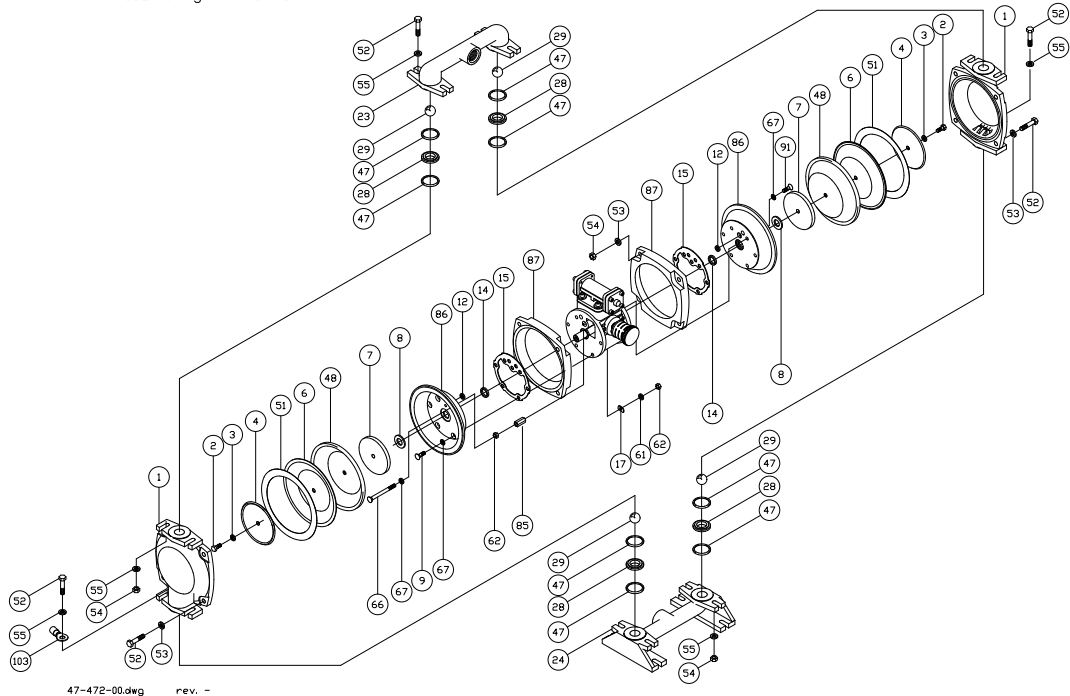

Price Pump Co.

21775 Eighth Street East * Sonoma, CA 95476-0329 * (707) 938-8441 * Fax (707) 938-0764