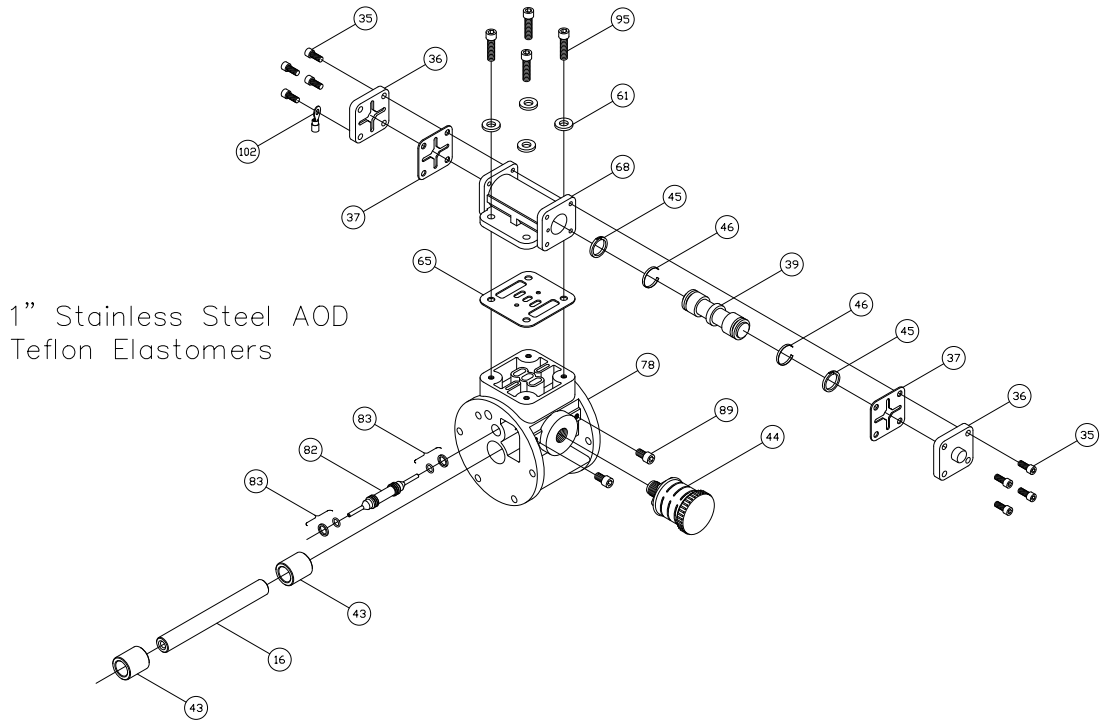

PRICE PUMP CO.

1AOD-SSstef.dwg rev. B

44-382-00.dwg rev. C